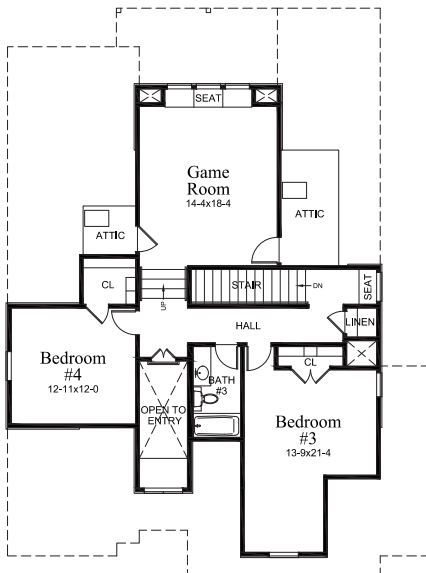

BELFORD

129 E. 130th Street at Yorktown:

The Belford Plan has 3 (or even 4) bedrooms, 3 bathrooms, and plenty of room for family gatherings. Downstairs features a formal dining, study/guest bedroom, an open family room, and kitchen with large island. The spacious master suite is also located downstairs. Upstairs you'll find a large game room, two bedrooms and one bathroom in this wonderful home.

Make it your next home!

TOTAL SQUARE FOOTAGE: 2,658

UPSTAIRS

DOWNSTAIRS

CONTACT US TODAY!

Peter McGraw
(918) 852-7180
pmcgraw@mcgrawok.com

P.J. CONSTRUCTION
COMPANY, LLC