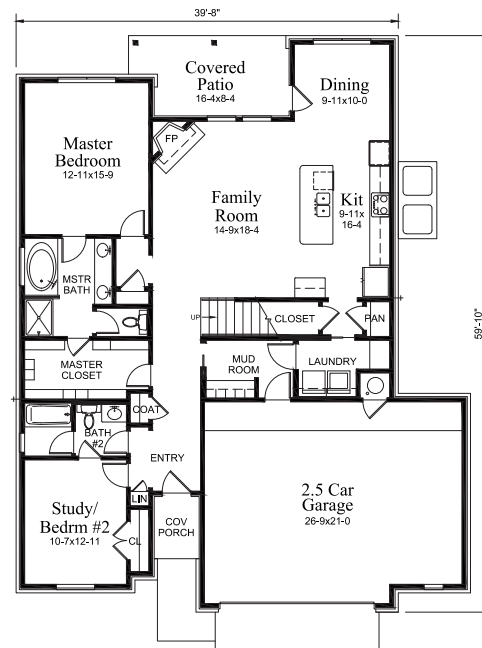

BELFORD

129 E. 130th Street at Yorktown:

The Belford Plan has 3 (or even 4) bedrooms, 3 bathrooms, and plenty of room for family gatherings. Downstairs features a formal dining, study/guest bedroom, an open family room, and kitchen with large island. The spacious master suite is also located downstairs. Upstairs you'll find a large game room, two bedrooms and one bathroom in this wonderful home.

Make it your next home!

TOTAL SQUARE FOOTAGE: 2,658

UPSTAIRS

DOWNSTAIRS

CONTACT US TODAY!

Peter McGraw
(918) 852-7180
pmcgraw@mcgrawok.com

P.J. CONSTRUCTION
COMPANY, LLC