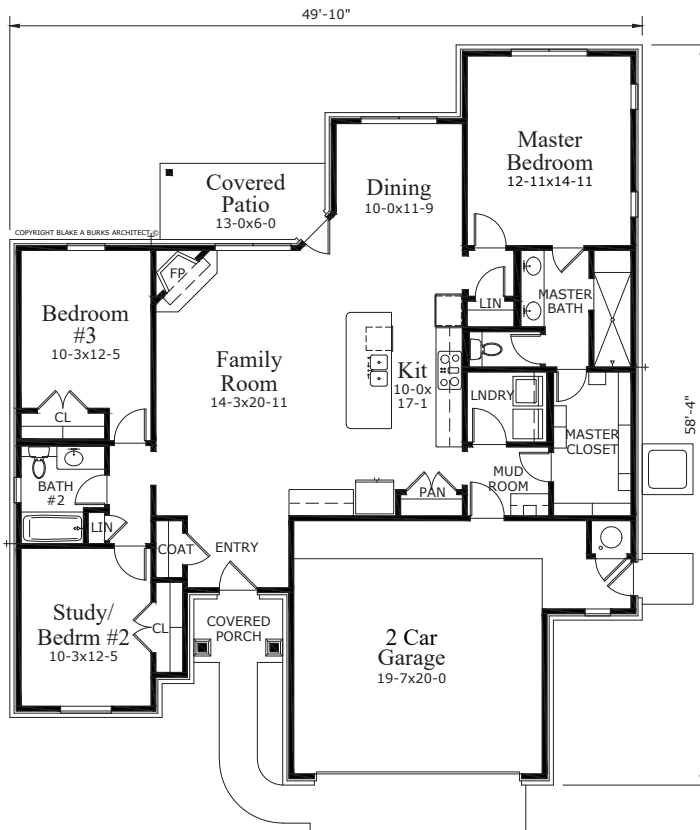

MISSOURI

12818 S. Ash Place: Yorktown

The Missouri makes a great down-sizer or elegant starter home in the lower end of the Yorktown market. This one story has 3 bedrooms, 2 full bathrooms, an open family room and kitchen with large island, full brick/stone veneer, granite, and extensive hardwoods. Covered west patio, Energy Star home (ask), with elevated ceilings, huge master suite and oversized pantry.

Make it your next home!

COPYRIGHT BLAKE A BURKS ARCHITECT ©

TOTAL SQUARE FOOTAGE: 1,702

CONTACT US TODAY!

Peter McGraw
(918) 852-7180
pmcgraw@mcgrawok.com

P.J. CONSTRUCTION
COMPANY, LLC