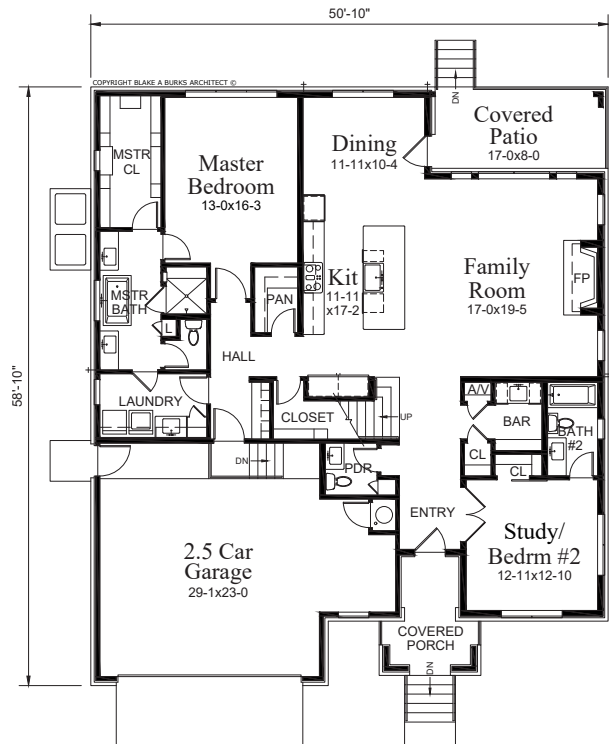

SNOWMASS

3710 S. Rockford Avenue

The Snowmass is a 4 bedroom, 3.5 bath beauty and is truly unique to this neighborhood. Downstairs features a formal dining, study/guest bedroom, an open family room, and kitchen with large breakfast bar island. The master suite is also located downstairs, tucked away for privacy. Upstairs you'll find a game room, two bedrooms and one bathroom. Energy star rated home with Bibb insulated walls, 16 seer 95% efficient a/c, 100% energy star windows! Granite, hardwoods, covered north patio, and one block from the park.

Make it your next home!

COPYRIGHT BLAKE A BURKS ARCHITECT ©

TOTAL SQUARE FOOTAGE: 2,948

UPSTAIRS

DOWNSTAIRS

CONTACT US TODAY!

Peter McGraw
 (918) 852-7180
 pmcgraw@mcgrawok.com

P.J. CONSTRUCTION
 COMPANY, LLC