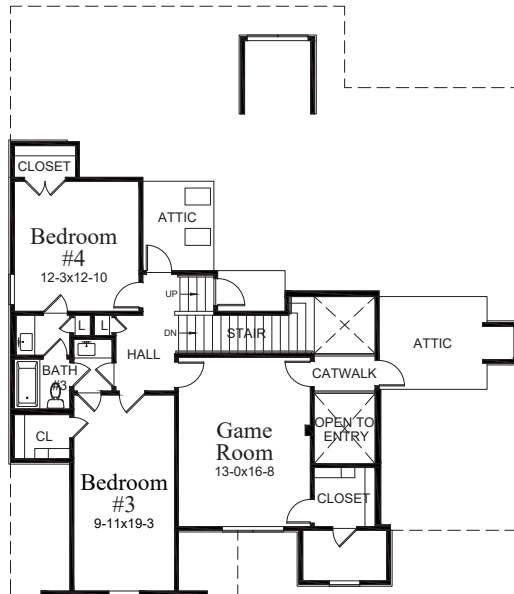

SNOWMASS

3710 S. Rockford Avenue

The Snowmass is a 4 bedroom, 3.5 bath beauty and is truly unique to this neighborhood. Downstairs features a formal dining, study/guest bedroom, an open family room, and kitchen with large breakfast bar island. The master suite is also located downstairs, tucked away for privacy. Upstairs you'll find a game room, two bedrooms and one bathroom. Energy star rated home with Bibb insulated walls, 16 seer 95% efficient a/c, 100% energy star windows! Granite, hardwoods, covered north patio, and one block from the park.

Make it your next home!

COPYRIGHT BLAKE A BURKS ARCHITECT ©

TOTAL SQUARE FOOTAGE: 2,948

UPSTAIRS

DOWNSTAIRS

CONTACT US TODAY!

Peter McGraw
(918) 852-7180
pmcgraw@mcgrawok.com

P.J. CONSTRUCTION
COMPANY, LLC