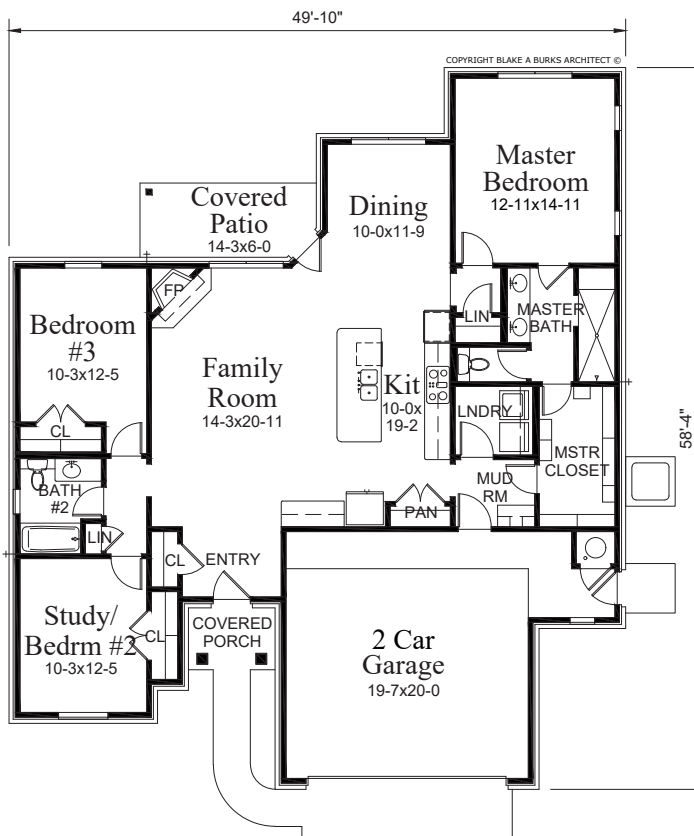

TABEGUACHE

12817 S. Ash Street: Yorktown

The Tabeguache makes a great down-sizer or elegant starter home in the lower end of the Yorktown market. This one story has 3 bedrooms, 2 full bathrooms, an open family room and kitchen with large island, full brick veneer, granite, and extensive hardwoods. Covered east patio, Energy Star home (ask), with elevated ceilings, huge master suite and oversized pantry.

Make it your next home!

COPYRIGHT BLAKE A BURKS ARCHITECT ©

TOTAL SQUARE FOOTAGE: 1,702

CONTACT US TODAY!

Peter McGraw
(918) 852-7180
pmcgraw@mcgrawok.com

P.J. CONSTRUCTION
COMPANY, LLC